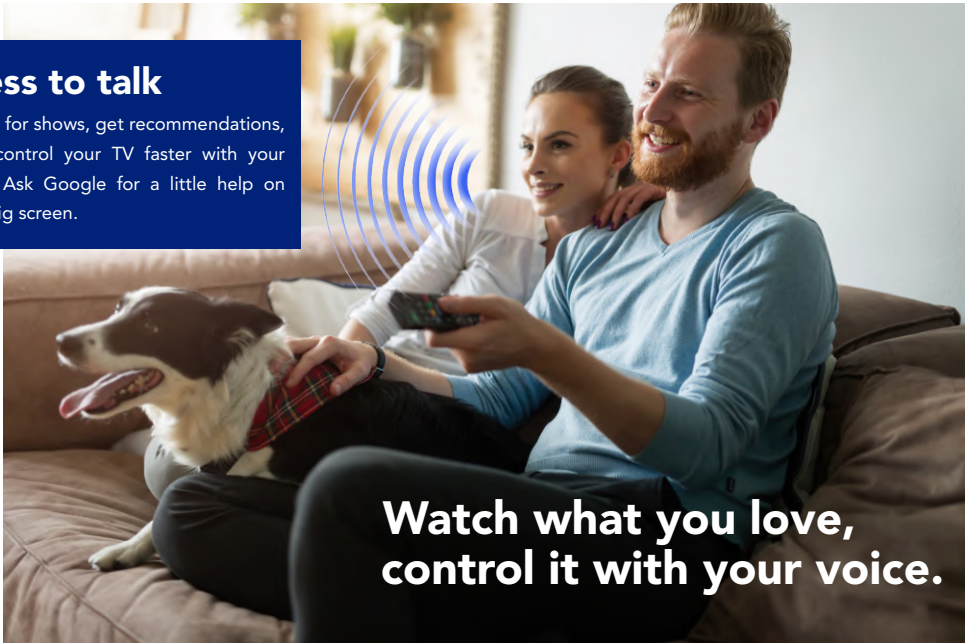

Multi-function connectors on one side, convenient operation

Press to talk

Search for shows, get recommendations, even control your TV faster with your voice. Ask Google for a little help on your big screen.

**Watch what you love,
control it with your voice.**

**Stream the entertainment you love from your phone,
tablet or laptop to your TV.**

 Chromecast
built-in

With Chromecast built into Smart Tech TVs your phone becomes your remote. Simply tap the Cast button from apps you already know and love to stream entertainment from your phone, tablet or laptop to the TV.