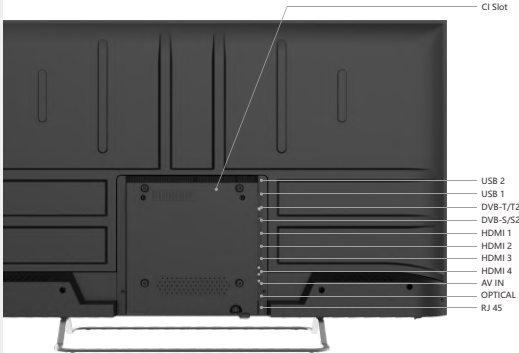

Elegant central U base

Stands safely on a smaller TV shelf, or flexibility places at any corners in the house.

Wall-mountable design

Mount it on the wall to perfectly blend in the interior design.

Easy connection