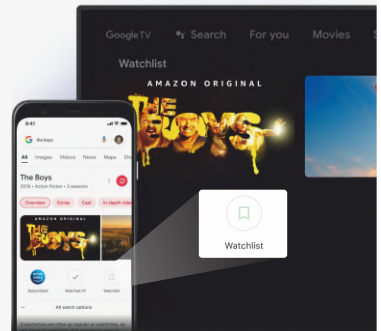

Just for you.

Discover new movies and shows from across your subscriptions and content available to you. Suggestions based on what you've watched and what interests you make it easier to find your next favorite.