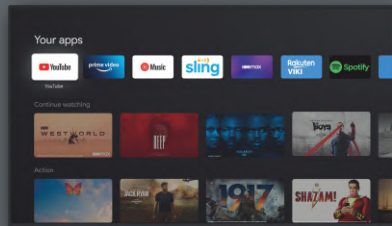

TV that goes beyond TV.

What you want to watch, all in one place.