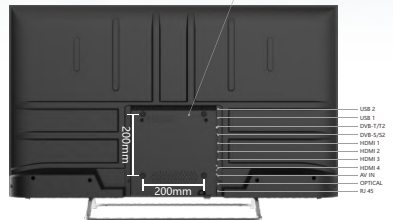

SMART TECH

Google TV

50" UHD Google TV

The 50UG02V is a 4K Ultra High Definition LED Google TV with exceptional multimedia functionality.

1111.3mm

643.2mm

260mm

C Size